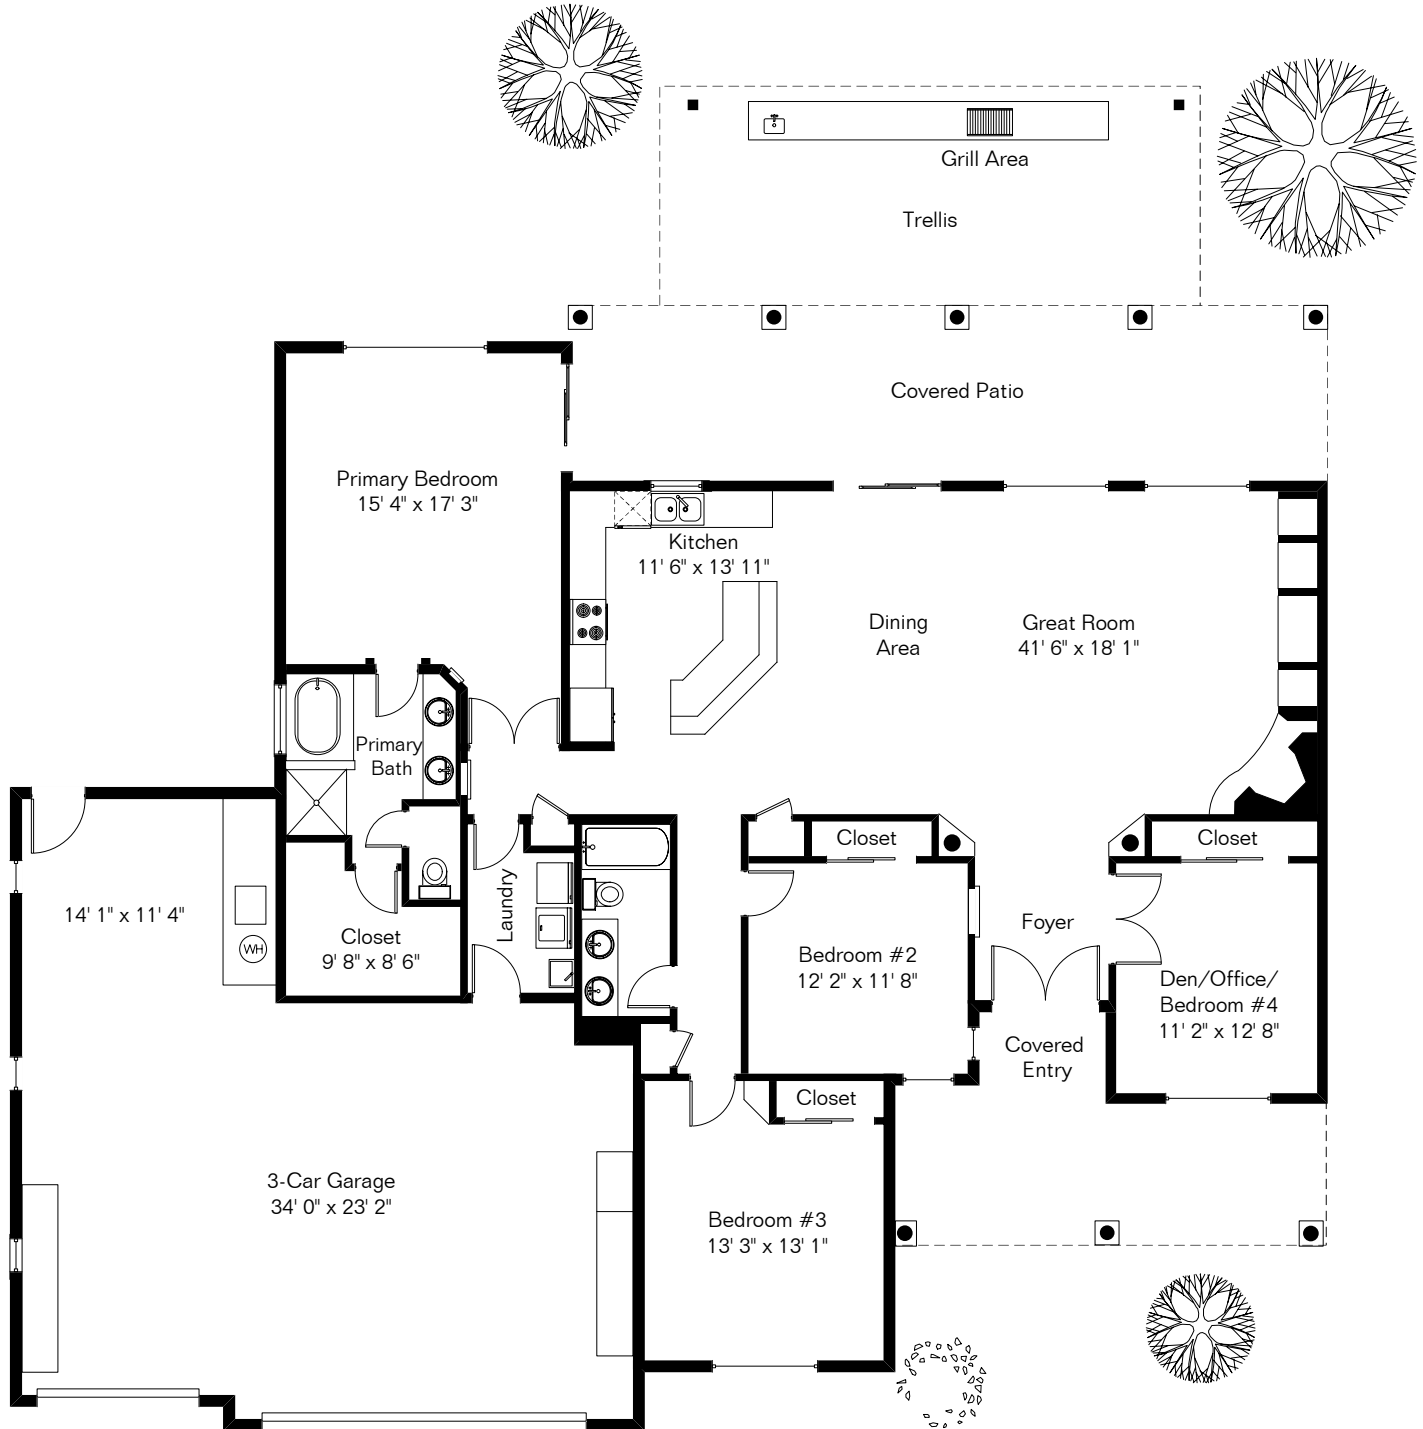

The square footages and room size information are deemed to be reliable but are not guaranteed and should be independently verified. This drawing is for marketing purposes only.

1546 W Placita Sin Nieve

Site Visit April 2023

0 ft. 6 ft. 10 ft. 20 ft.

Living Area 2,220 Sq Ft
Garage 980 Sq Ft

Copyright 2023 Floor Plans First! LLC
All Rights Reserved.

Floor Plans First!
See the Floor Plan First!
FloorPlansFirst.com
(520) 881-1500